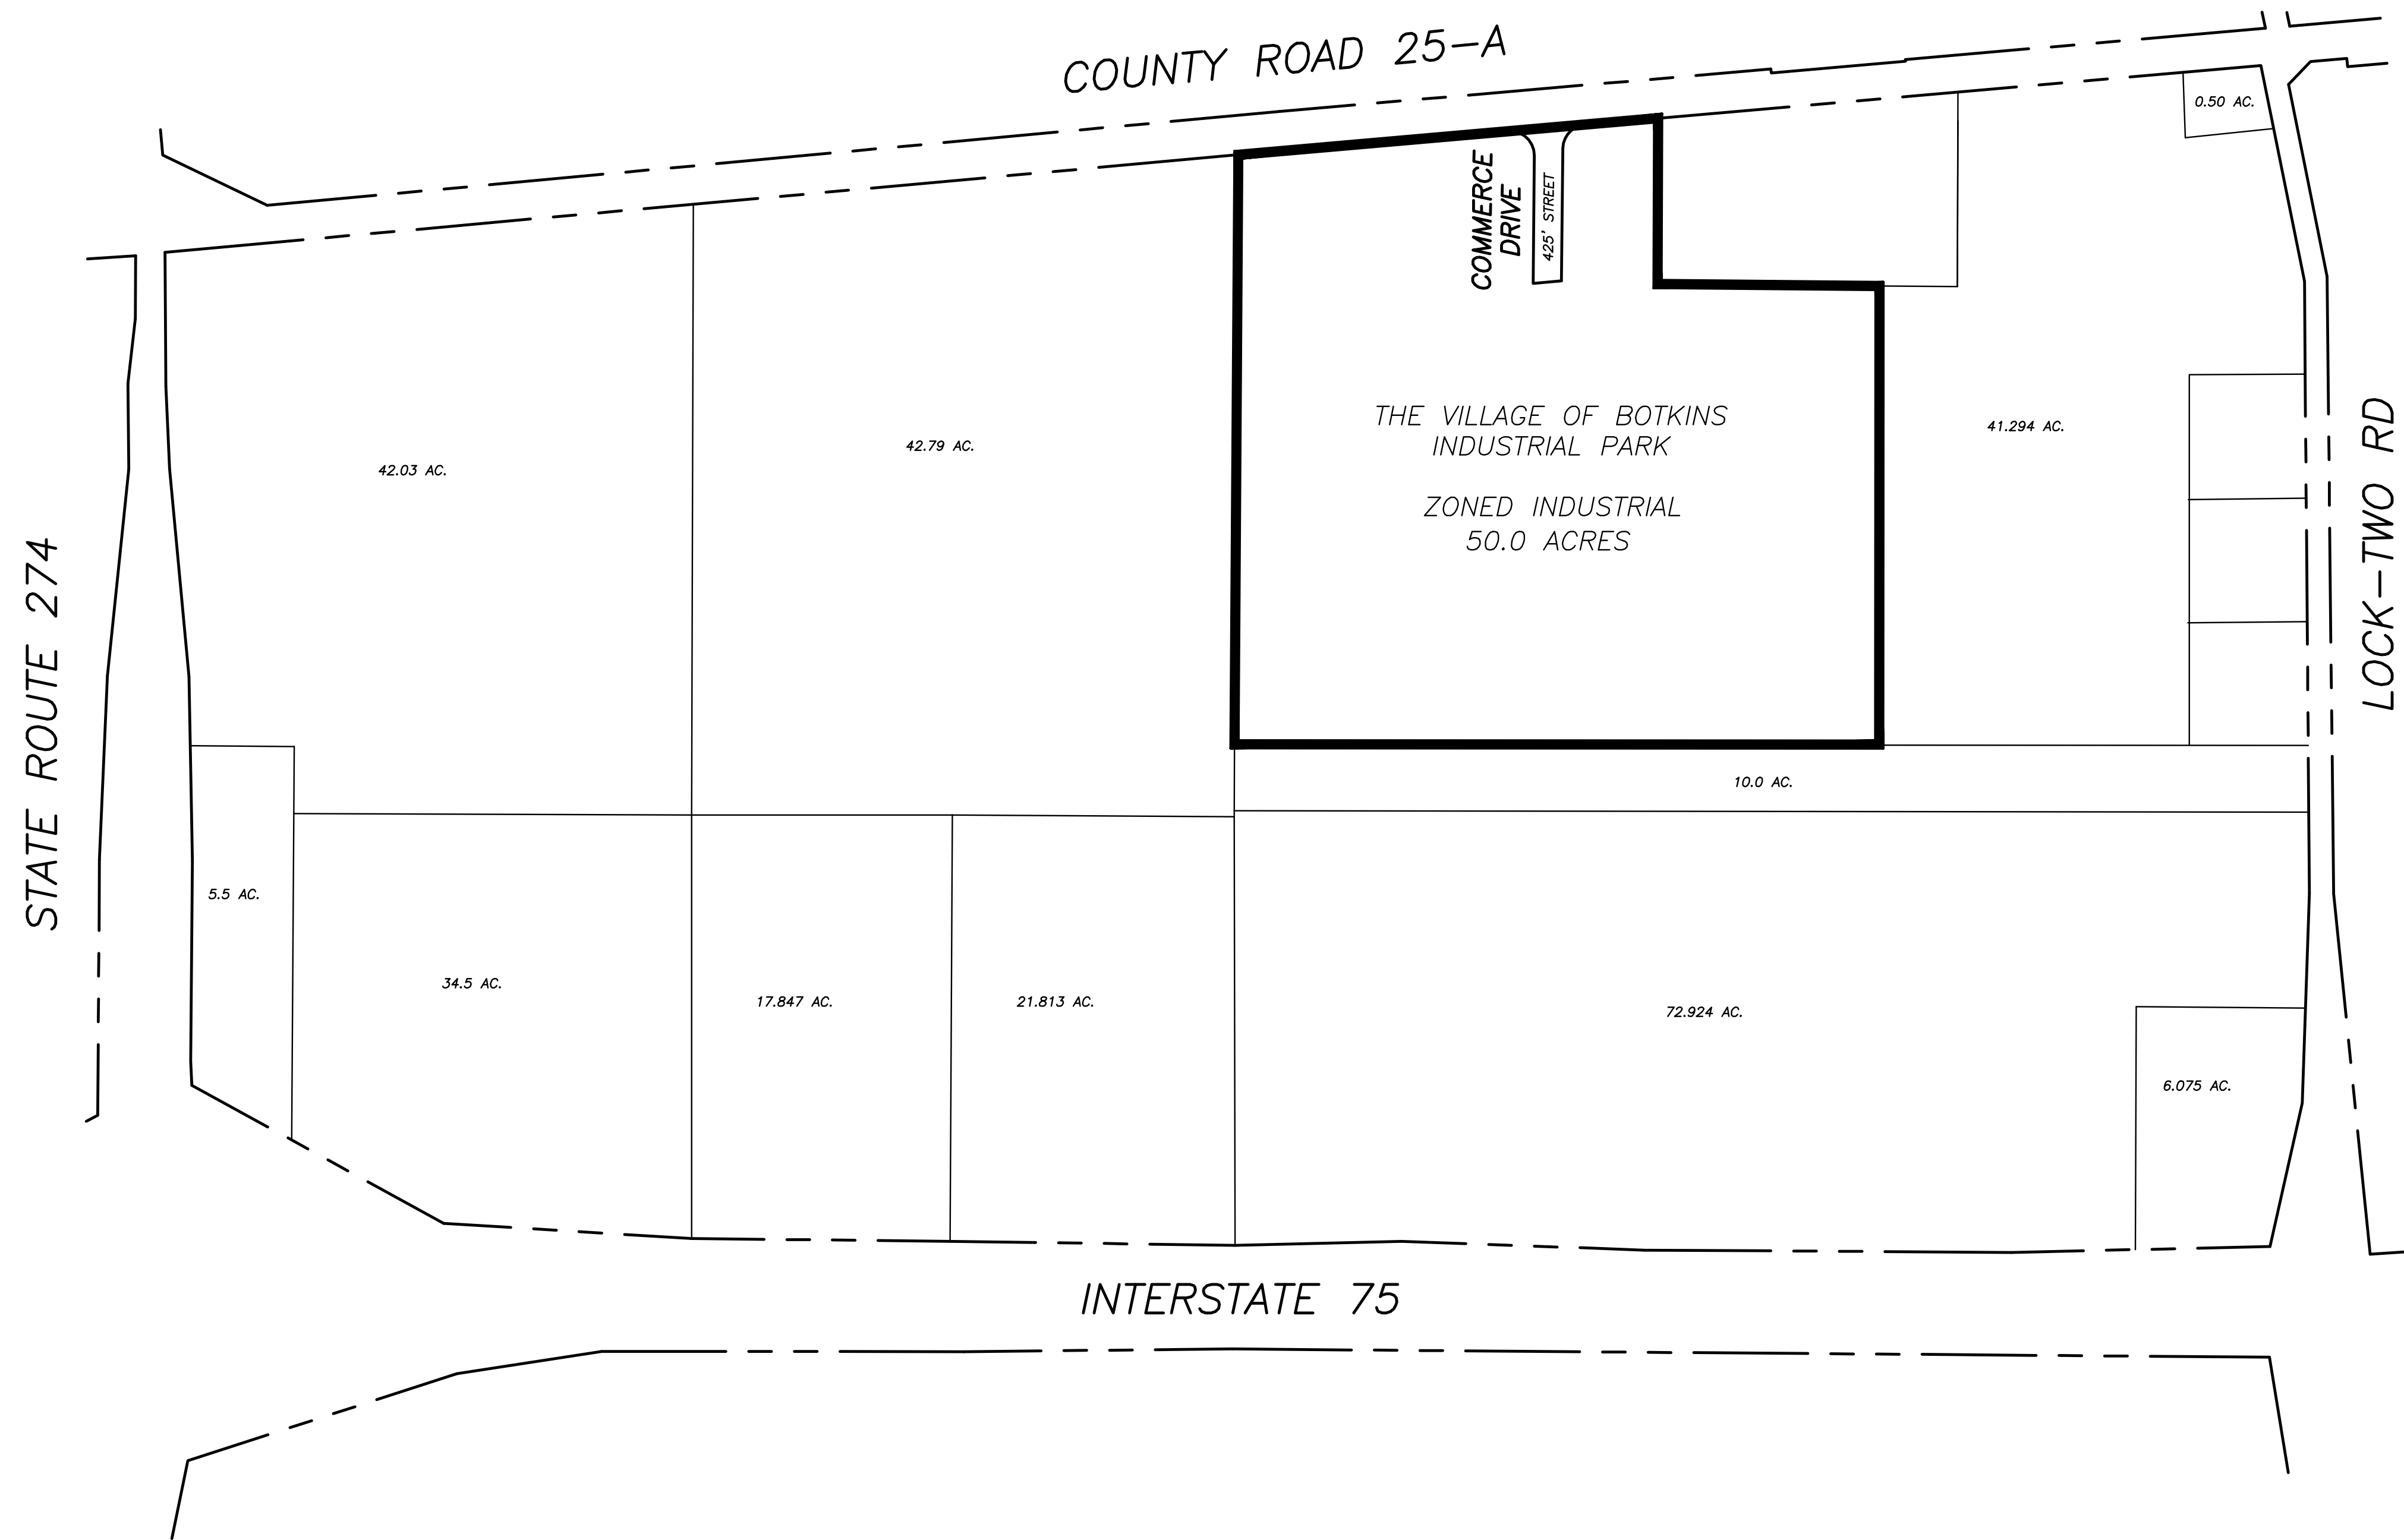

# BOTKINS INDUSTRIAL PARK VILLAGE OF BOTKINS, OHIO

**M Mote & Associates, Inc.**  
ENGINEERING, LAND SURVEYING  
214 WEST 4th STREET GREENVILLE, OHIO 45331  
PHONE: (937) 546-7511 FAX: (937) 546-7484  
E-MAIL: info@moteassociates.com WEBSITE: www.moteassociates.com

BOTKINS INDUSTRIAL PARK  
VILLAGE OF BOTKINS, OHIO

REVISIONS:

DATE: 8-24-09  
DRAWN: T.J.B.  
CHECKED: J.L.M.

1
1

JOB NO.  
DRAWING NO.