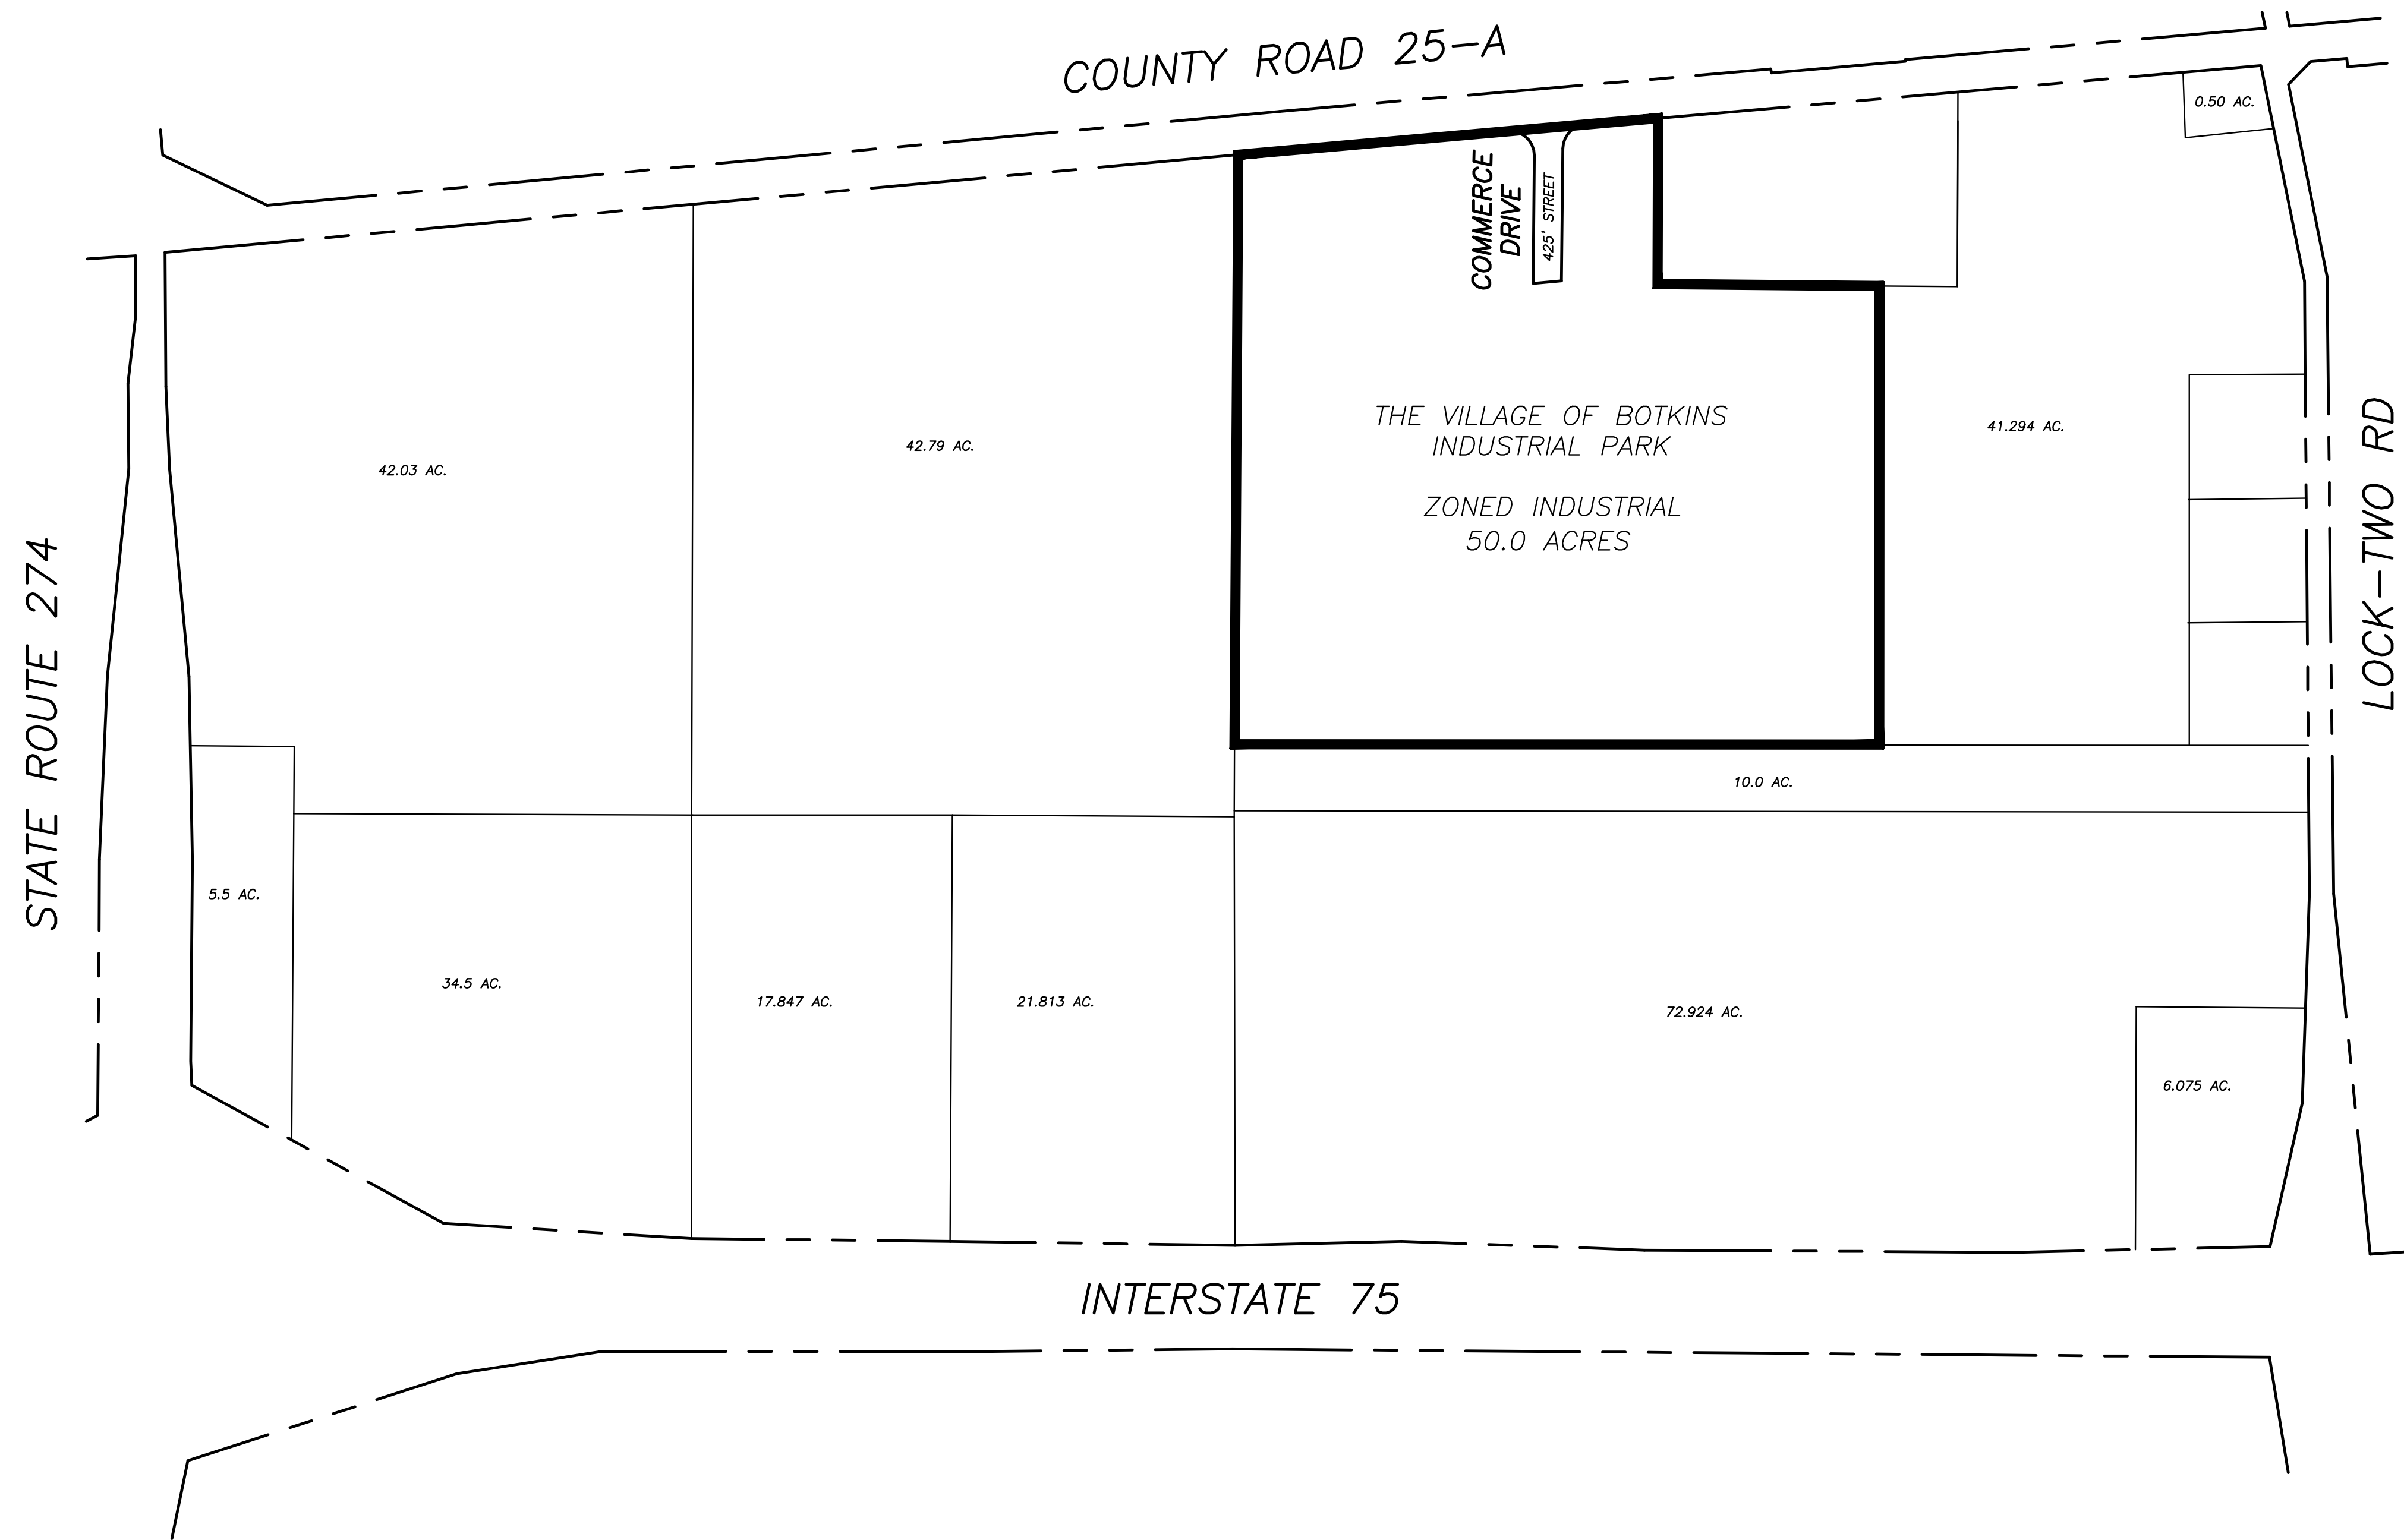

BOTKINS INDUSTRIAL PARK VILLAGE OF BOTKINS, OHIO

M Mote & Associates, Inc.
ENGINEERING, LAND SURVEYING
214 WEST 4th STREET
GREENVILLE, OHIO 45331
PHONE: (937) 546-7511
FAX: (937) 546-7484
E-MAIL: info@moteassociates.com
WEBSITE: www.moteassociates.com

BOTKINS INDUSTRIAL PARK
VILLAGE OF BOTKINS, OHIO

REVISIONS:

DATE: 8-24-09
DRAWN: T.J.B.
CHECKED: J.L.M.

1
1

JOB NO.
DRAWING NO.